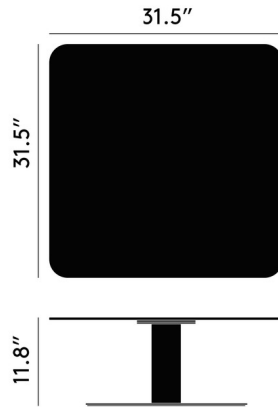

By Tom Dixon

Description

The Flash Coffee Table is a sleek and glamorous addition to any decor. It features a Steel Base and a Mirrored Glass top.

Shown in brass

Specifications

COLOR	N/A
BODY FINISH	Brass
WATTAGE	N/A
DIMMER	N/A
DIMENSIONS	31.5"W x 11.8"H
BULB	N/A