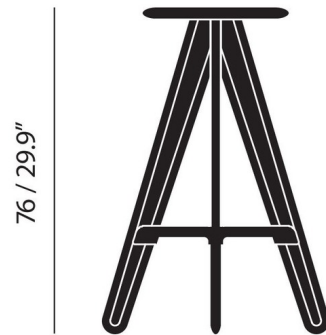

By Tom Dixon

Description

The Slab Bar Stool offers a sleek look, simplistic in design, to showcase the natural beauty of the oak that comprises each piece. It features a Cast Iron foot ring and is available in Natural Oak finish.

Shown in natural oak

76 / 29.9"

53 / 20.8"

Specifications

COLOR	N/A
BODY FINISH	Natural Oak
WATTAGE	N/A
DIMMER	N/A
DIMENSIONS	20.8"W x 29.9"H
BULB	N/A

CLICK TO VIEW PRODUCT

Notes: