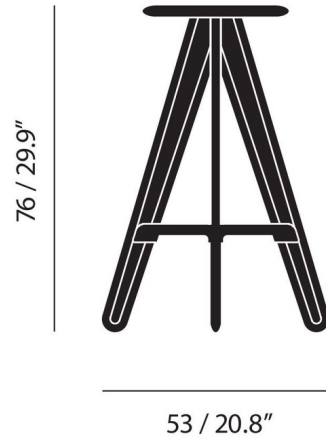

By Tom Dixon

Description

The Slab Bar Stool offers a sleek look, simplistic in design, to showcase the natural beauty of the oak that comprises each piece. It features a Cast Iron foot ring and is available in Natural Oak finish.

Shown in natural oak

Specifications

COLOR	N/A
BODY FINISH	Natural Oak
WATTAGE	N/A
DIMMER	N/A
DIMENSIONS	20.8"W x 29.9"H
BULB	N/A

CLICK TO VIEW PRODUCT

Notes: