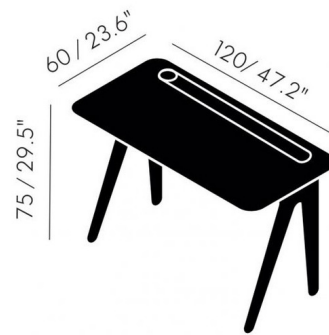

By Tom Dixon

Description

The Slab Desk a modern desk perfect for any Contemporary or Scandinavian space. It features a Solid Oak body and is available with a Natural Finish, Fumed Finish, and a Black Lacquered finish.

Shown in fumed oak

Specifications

COLOR	N/A
BODY FINISH	Fumed Oak
WATTAGE	N/A
DIMMER	N/A
DIMENSIONS	47.2"W x 29.5"H x 23.6"D
BULB	N/A

CLICK TO VIEW PRODUCT

Notes: