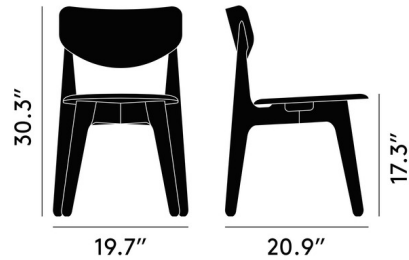

By Tom Dixon

Description

The Slab Side Chair is a modern dining chair perfect for any Contemporary or Scandinavian space. This piece of skilled woodworking is both stackable and comfortable.

Shown in natural

Specifications

COLOR	N/A
BODY FINISH	Natural
WATTAGE	N/A
DIMMER	N/A
DIMENSIONS	19.7"W x 30.3"H x 20.9"D
BULB	N/A

Technical Information

PRODUCT DIMENSIONS	Seat Height: 17.3"
--------------------	--------------------