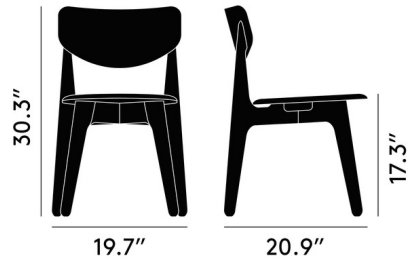

## Slab Side Chair

By Tom Dixon

### Description

The Slab Side Chair is a modern dining chair perfect for any Contemporary or Scandinavian space. This piece of skilled woodworking is both stackable and comfortable.

Shown in natural

### Specifications

|             |                          |
|-------------|--------------------------|
| COLOR       | N/A                      |
| BODY FINISH | Natural                  |
| WATTAGE     | N/A                      |
| DIMMER      | N/A                      |
| DIMENSIONS  | 19.7"W x 30.3"H x 20.9"D |
| BULB        | N/A                      |

### Technical Information

|                    |                    |
|--------------------|--------------------|
| PRODUCT DIMENSIONS | Seat Height: 17.3" |
|--------------------|--------------------|