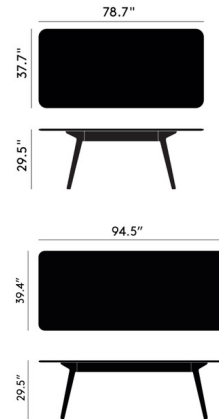

Lightology

lightology.com
866-954-4489
04-25-26

Project: _____

Company: _____

Location: _____ Fixture Type: _____

SPEC #: **TDX1125444**

Approved On: _____ Approved By: _____

Slab Dining Table By Tom Dixon

Description

The Slab Dining Table is a modern dining table perfect for any Contemporary or Scandinavian space. It features a Solid Oak base and is available with a Natural Finish or a Black Lacquered finish.

Shown in natural

Specifications

COLOR	N/A
BODY FINISH	Natural
WATTAGE	N/A
DIMMER	N/A
DIMENSIONS	78.7"L x 37.7"W x 29.5"H
BULB	N/A

CLICK TO VIEW PRODUCT

Notes: