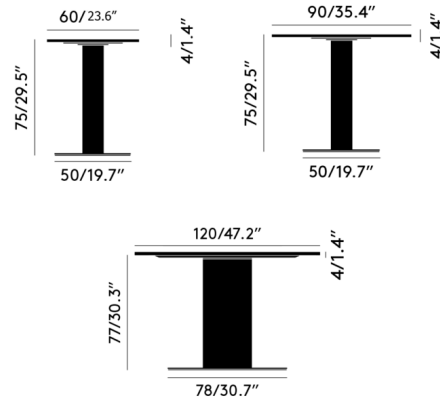

Description

The Tube Dining Table is a sleek and elegant piece that will elevate any decor. It features a round marble tabletop on a steel pedestal base for a clean-lined, elemental expression that will complement a wide variety of decor styles. Note: The 47.2 inch size is not available in brass finish.

Shown in brass / white marble

Specifications

COLOR	White Marble
BODY FINISH	Brass
WATTAGE	N/A
DIMMER	N/A
DIMENSIONS	35.43"W x 29.5"H
BULB	N/A

CLICK TO VIEW PRODUCT

Notes: