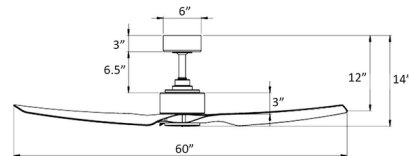

CLICK TO VIEW PRODUCT

Notes: