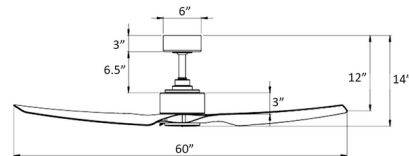

Shown in matte white / matte white

Specifications

BLADE COLOR	Matte White
BODY FINISH	Matte White
WATTAGE	N/A
DIMMER	N/A
DIMENSIONS	60"W x 14"H
BULB	N/A
COUNTRY OF ORIGIN	China

CLICK TO VIEW PRODUCT

Notes: