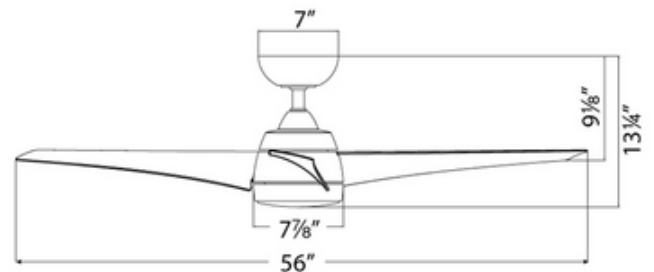

COMPANY	PROJECT	FIXTURE TYPE	APPROVED BY	DATE