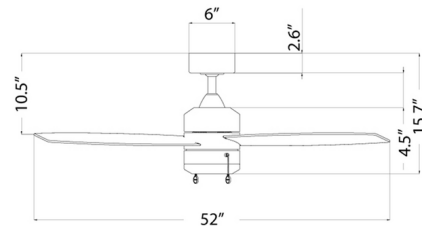

CLICK TO VIEW PRODUCT

Notes: