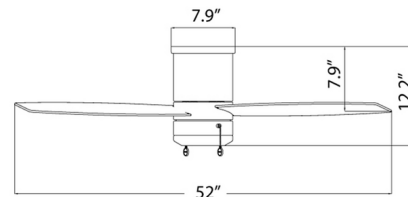

CLICK TO VIEW PRODUCT

Notes: