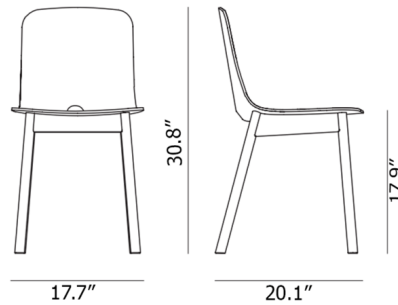

Lightology

lightology.com
866-954-4489
05-22-25

Project: _____

Company: _____

Location: _____ Fixture Type: _____

SPEC #: **WOU1125495**

Approved On: _____ Approved By: _____

Mono Dining Chair By Woud Design

Description

The Mono Dining Chair is a new take on traditional Scandinavian design. It features beautiful White Pigmented Oak matching legs.

Shown in white pigmented oak

Specifications

COLOR	N/A
BODY FINISH	White Pigmented Oak
WATTAGE	N/A
DIMMER	N/A
DIMENSIONS	20.1"W x 30.8"H x 17.7"D
BULB	N/A