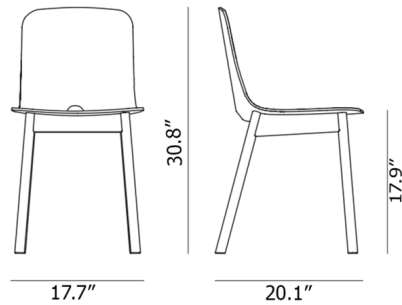

Lightology

lightology.com
866-954-4489
05-26-26

Project: _____

Company: _____

Location: _____ Fixture Type: _____

SPEC #: **WOU1125495**

Approved On: _____ Approved By: _____

Mono Dining Chair By Woud Design

Description

The Mono Dining Chair is a new take on traditional Scandinavian design. It features beautiful White Pigmented Oak matching legs.

Specifications

COLOR	N/A
BODY FINISH	White Pigmented Oak
WATTAGE	N/A
DIMMER	N/A
DIMENSIONS	20.1"W x 30.8"H x 17.7"D
BULB	N/A