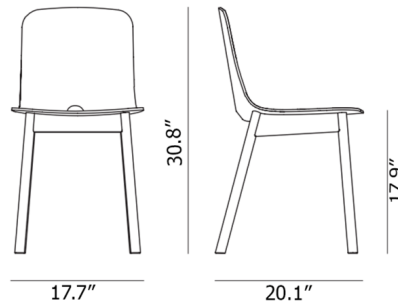

Lightology

lightology.com
866-954-4489
10-10-25

Project: _____

Company: _____

Location: _____ Fixture Type: _____

SPEC #: **WOU1125495**

Approved On: _____ Approved By: _____

Mono Dining Chair By Woud Design

Description

The Mono Dining Chair is a new take on traditional Scandinavian design. It features beautiful White Pigmented Oak matching legs.

Shown in white pigmented oak

Specifications

COLOR	N/A
BODY FINISH	White Pigmented Oak
WATTAGE	N/A
DIMMER	N/A
DIMENSIONS	20.1"W x 30.8"H x 17.7"D
BULB	N/A