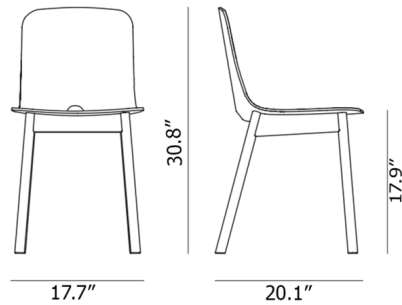

Lightology

lightology.com
866-954-4489
07-10-26

Project: _____

Company: _____

Location: _____ Fixture Type: _____

SPEC #: **WOU1125495**

Approved On: _____ Approved By: _____

Mono Dining Chair By Woud Design

Description

The Mono Dining Chair is a new take on traditional Scandinavian design. It features beautiful White Pigmented Oak matching legs.

Specifications

COLOR	N/A
BODY FINISH	White Pigmented Oak
WATTAGE	N/A
DIMMER	N/A
DIMENSIONS	20.1"W x 30.8"H x 17.7"D
BULB	N/A