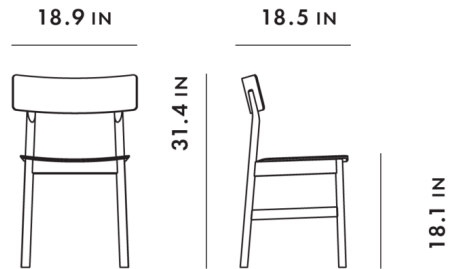

Lightology

lightology.com
866-954-4489
06-04-26

Project: _____

Company: _____

Location: _____ Fixture Type: _____

SPEC #: **WOU1125496**

Approved On: _____ Approved By: _____

Pause Dining Chair By Woud Design

Description

The Pause Dining Chair is a fresh take on the classic dining chair. The sleek lines and clean silhouette offer comfort for the modern space. Felt glides included.

Specifications

COLOR	N/A
BODY FINISH	White Pigmented Oak
WATTAGE	N/A
DIMMER	N/A
DIMENSIONS	18.9"W x 31.4"H x 18.5"D
BULB	N/A