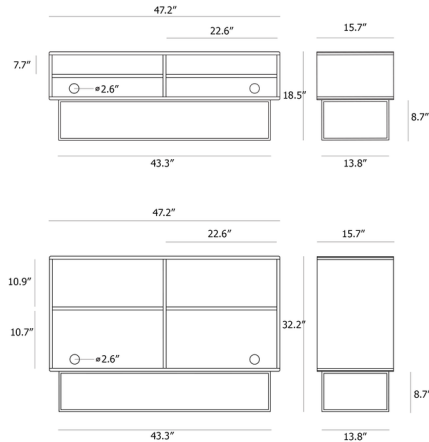

Lightology

lightology.com
866-954-4489
10-10-25

Project: _____

Company: _____

Location: _____ Fixture Type: _____

SPEC #: **WOU1125507**

Approved On: _____ Approved By: _____

Virka Sideboard By Woud Design

Description

The Virka Sideboard is designed with sliding doors so it will never take up unnecessary space in your room. The strong geometrical frame elegantly lifts the sideboard above the floor and adds lightness to the design. An Oak or Walnut veneer exterior provides the piece with a rich natural texture. Includes two adjustable shelves and two cable holes on the back. Note: White Painted Oak is only available in the 18.5 inch height size.

Shown in black / oiled oak

Specifications

COLOR	Oiled Oak
BODY FINISH	Black
WATTAGE	N/A
DIMMER	N/A
DIMENSIONS	47.2"W x 18.5"H x 15.7"D
BULB	N/A

CLICK TO VIEW PRODUCT

Notes: