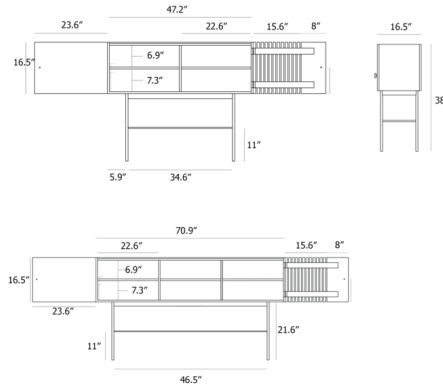

## Array Sideboard By Woud Design

### Description

The Array Sideboard features a geometric shape and horizontal slats. The sleek legs lift the sideboard from the ground creating an elegant contrast between the solid wooden cabinet on top and the thin metal construction underneath. Soft closing doors with black hardware make the cabinet both functional and delicate. Includes two adjustable shelves, adjustable feet and wall brackets.

### Specifications

COLOR	White Pigmented Oak
BODY FINISH	Black
WATTAGE	N/A
DIMMER	N/A
DIMENSIONS	47.2"W x 38.2"H x 17.3"D
BULB	N/A

CLICK TO VIEW PRODUCT

Notes: