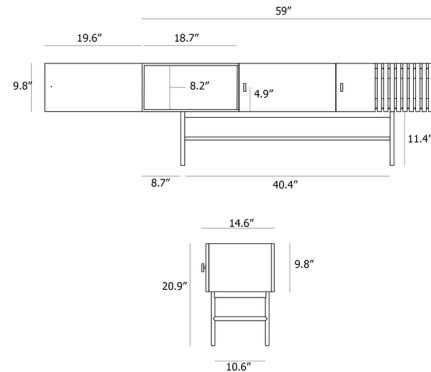

Lightology

lightology.com
866-954-4489
04-12-26

Project: _____

Company: _____

Location: _____ Fixture Type: _____

SPEC #: **WOU1125512**

Approved On: _____ Approved By: _____

Array Low Sideboard By Woud Design

Description

The Array Low Sideboard features a geometric shape constructed from wood veneer for a natural texture with modern Scandinavian character. The sleek legs lift the sideboards from the ground creating an elegant contrast between the on top and the thin metal construction underneath. Soft closing doors with black hardware make the cabinet both functional and delicate. Includes adjustable feet and wall brackets.

Shown in black / white pigmented oak

Specifications

COLOR	White Pigmented Oak
BODY FINISH	Black
WATTAGE	N/A
DIMMER	N/A
DIMENSIONS	59"W x 20.9"H x 14.6"D
BULB	N/A

CLICK TO VIEW PRODUCT

Notes: