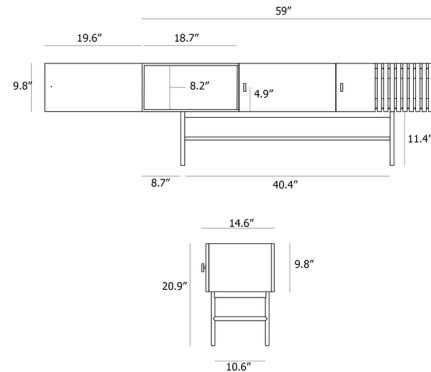

Lightology

lightology.com
866-954-4489
06-04-26

Project: _____

Company: _____

Location: _____ Fixture Type: _____

SPEC #: **WOU1125512**

Approved On: _____ Approved By: _____

Array Low Sideboard By Woud Design

Description

The Array Low Sideboard features a geometric shape constructed from wood veneer for a natural texture with modern Scandinavian character. The sleek legs lift the sideboards from the ground creating an elegant contrast between the on top and the thin metal construction underneath. Soft closing doors with black hardware make the cabinet both functional and delicate. Includes adjustable feet and wall brackets.

Shown in black / white pigmented oak

Specifications

COLOR	White Pigmented Oak
BODY FINISH	Black
WATTAGE	N/A
DIMMER	N/A
DIMENSIONS	59"W x 20.9"H x 14.6"D
BULB	N/A

CLICK TO VIEW PRODUCT

Notes: