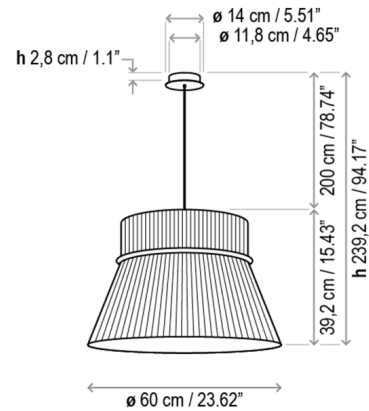

By Bover

Description

Scaled up for dramatic effect, the contemporary Folie S/60 Pendant commands attention from every vantage point. The pendant light has a black steel frame with a polyester ribbon shade, cinched with a round black band. Three light bulbs inside a polycarbonate diffuser provide warm ambient light above kitchen eating nooks and dining tables, or in living rooms and foyers.

Shown in black / white translucent ribbon

Specifications

COLOR	White Translucent Ribbon
BODY FINISH	Black
WATTAGE	48W
DIMMER	Low Voltage Electronic
DIMENSIONS	23.62"W x 15.43"H
BULB NOT INCLUDED	3 x A19/Medium (E26)/16W/120V LED
COUNTRY OF ORIGIN	Spain