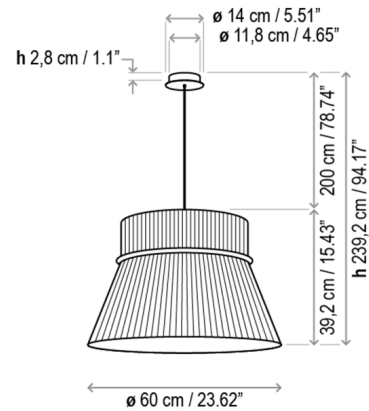

Lightology

lightology.com
866-954-4489
04-09-26

Project: _____
 Company: _____
 Location: _____ Fixture Type: _____
 SPEC #: **BOV1125523**
 Approved On: _____ Approved By: _____

Folie S/60 Pendant By Bover

Description

Scaled up for dramatic effect, the contemporary Folie S/60 Pendant commands attention from every vantage point. The pendant light has a black steel frame with a polyester ribbon shade, cinched with a round black band. Three light bulbs inside a polycarbonate diffuser provide warm ambient light above kitchen eating nooks and dining tables, or in living rooms and foyers.

Shown in black / white translucent ribbon

Specifications

COLOR	White Translucent Ribbon
BODY FINISH	Black
WATTAGE	48W
DIMMER	Low Voltage Electronic
DIMENSIONS	23.62"W x 15.43"H
BULB NOT INCLUDED	3 x A19/Medium (E26)/16W/120V LED
COUNTRY OF ORIGIN	Spain