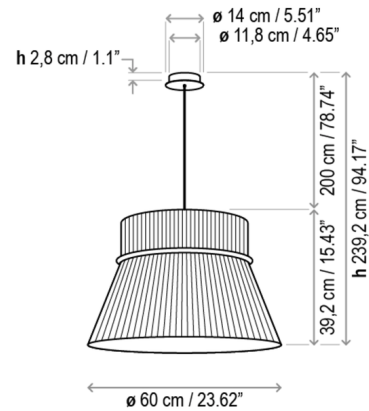

Lightology

lightology.com
866-954-4489
05-24-26

Project: _____

Company: _____

Location: _____ Fixture Type: _____

SPEC #: **BOV1125523**

Approved On: _____ Approved By: _____

Folie S/60 Pendant By Bover

Description

Scaled up for dramatic effect, the contemporary Folie S/60 Pendant commands attention from every vantage point. The pendant light has a black steel frame with a polyester ribbon shade, cinched with a round black band. Three light bulbs inside a polycarbonate diffuser provide warm ambient light above kitchen eating nooks and dining tables, or in living rooms and foyers.

Shown in black / white translucent ribbon

Specifications

COLOR	White Translucent Ribbon
BODY FINISH	Black
WATTAGE	48W
DIMMER	Low Voltage Electronic
DIMENSIONS	23.62"W x 15.43"H
BULB NOT INCLUDED	3 x A19/Medium (E26)/16W/120V LED
COUNTRY OF ORIGIN	Spain