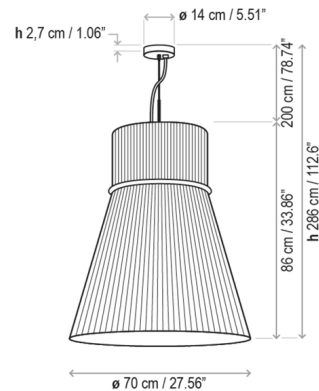

By Bover

Description

The Folie S/70 Pendant makes a grand impression in a home or commercial setting. Cinched with a black band, the tapered ribbon shade hangs from a thin aluminum cable, adding to its bold minimalist expression. Five light bulbs send ambient light through a polycarbonate diffuser. With its oversized silhouette, the Folie is set to make a big impact in a foyer or above an island or bar.

Shown in black / white translucent ribbon

Specifications

| | |
|-------------------|-----------------------------------|
| COLOR | White Translucent Ribbon |
| BODY FINISH | Black |
| WATTAGE | 80W |
| DIMMER | Low Voltage Electronic |
| DIMENSIONS | 27.56"W x 33.86"H |
| BULB NOT INCLUDED | 5 x A19/Medium (E26)/16W/120V LED |
| COUNTRY OF ORIGIN | Spain |