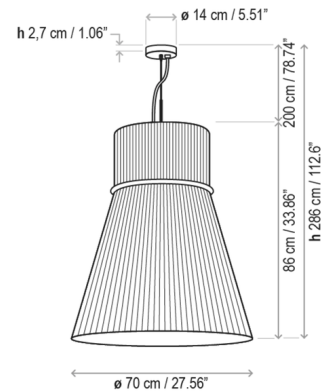

By Bover

Description

The Folie S/70 Pendant makes a grand impression in a home or commercial setting. Cinched with a black band, the tapered ribbon shade hangs from a thin aluminum cable, adding to its bold minimalist expression. Five light bulbs send ambient light through a polycarbonate diffuser. With its oversized silhouette, the Folie is set to make a big impact in a foyer or above an island or bar.

Shown in black / white translucent ribbon

Specifications

COLOR	White Translucent Ribbon
BODY FINISH	Black
WATTAGE	80W
DIMMER	Low Voltage Electronic
DIMENSIONS	27.56"W x 33.86"H
BULB NOT INCLUDED	5 x A19/Medium (E26)/16W/120V LED
COUNTRY OF ORIGIN	Spain