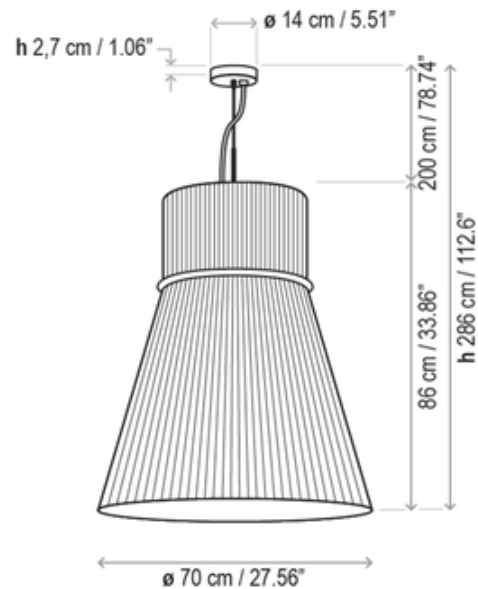

COMPANY	PROJECT	FIXTURE TYPE	APPROVED BY	DATE