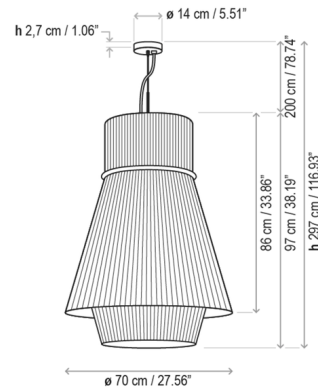

## Folie S/70.2 Pendant

By Bover

### Specifications

COLOR	White Translucent Ribbon
BODY FINISH	Black
WATTAGE	80W
DIMMER	Low Voltage Electronic
DIMENSIONS	27.56"W x 38.19"H
BULB NOT INCLUDED	5 x A19/Medium (E26)/16W/120V LED
COUNTRY OF ORIGIN	Spain