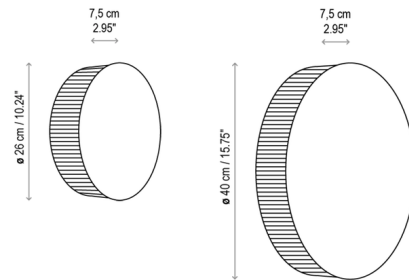

Shown in oak brown / beige thread

Specifications

COLOR	Beige Thread
BODY FINISH	Oak Brown
WATTAGE	16.8W
DIMMER	Low Voltage Electronic
DIMENSIONS	10.24"W x 10.24"H x 2.95"D
INTEGRATED LED MODULE	1 x LED/16.8W/120V LED
COUNTRY OF ORIGIN	Spain