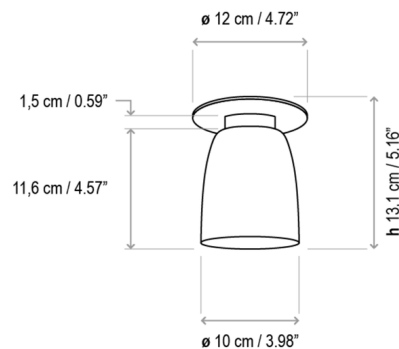

Lightology

lightology.com
866-954-4489
10-10-25

Project: _____
Company: _____
Location: _____ Fixture Type: _____
SPEC #: **BOV1125552**
Approved On: _____ Approved By: _____

Nut Outdoor Ceiling Light

By Bover

Description

The Nut PF/10 Outdoor Ceiling Light is a minimal modern light designed for use in wet indoor or outdoor conditions. Made of durable stainless steel and aluminum, the bell-shaped shade has a textured finish. A polycarbonate diffuser softens the LED light and dimming offers the choice of mood lighting or low-level night light in a bathroom or kitchen, or on an outdoor deck.

Note: The included canopy mounts on a standard US junction box. It is not shown in the photos but is shown in the line drawing.

Shown in textured white

Specifications

COLOR	N/A
BODY FINISH	Textured White
WATTAGE	6.3W
DIMMER	Standard 120V
DIMENSIONS	4.72"W x 5.16"H
INTEGRATED LED MODULE	1 x LED/6.3W/120V LED
COUNTRY OF ORIGIN	Spain