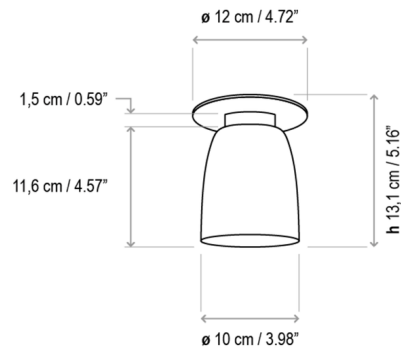

Specifications

COLOR	N/A
BODY FINISH	Textured White
WATTAGE	6.3W
DIMMER	Standard 120V
DIMENSIONS	4.72"W x 5.16"H
INTEGRATED LED MODULE	1 x LED/6.3W/120V LED
COUNTRY OF ORIGIN	Spain

Technical Information

COLOR RENDERING	90 CRI
LAMP COLOR	2700K
LUMENS/WATT	150.79
LUMINOUS FLUX	950 lumens

CLICK TO VIEW PRODUCT

Notes: