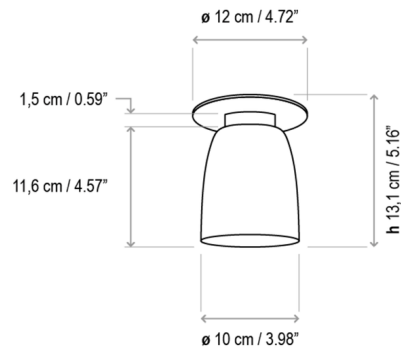

### Description

The Nut PF/10 Outdoor Ceiling Light is a minimal modern light designed for use in wet indoor or outdoor conditions. Made of durable stainless steel and aluminum, the bell-shaped shade has a textured finish. A polycarbonate diffuser softens the LED light and dimming offers the choice of mood lighting or low-level night light in a bathroom or kitchen, or on an outdoor deck. Note: The included canopy mounts on a standard US junction box. It is not shown in the photos but is shown in the line drawing.

### Specifications

COLOR	N/A
BODY FINISH	Textured White
WATTAGE	6.3W
DIMMER	Standard 120V
DIMENSIONS	4.72"W x 5.16"H
INTEGRATED LED MODULE	1 x LED/6.3W/120V LED
COUNTRY OF ORIGIN	Spain