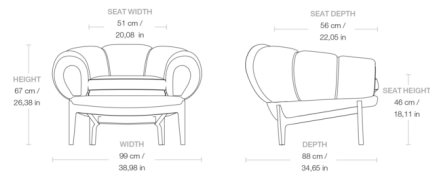

### Specifications

COLOR . . . . . Chamois Cuoio Leather  
BODY FINISH . . . . . Oak  
WATTAGE . . . . . N/A  
DIMMER . . . . . N/A  
DIMENSIONS . . . . . 38.98"W x 26.38"H x 34.65"D  
BULB . . . . . N/A

### Technical Information

PRODUCT DIMENSIONS . . . . . Seat Height: 18.11"

CLICK TO VIEW PRODUCT

Notes: