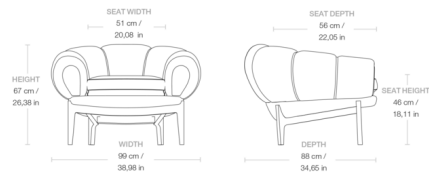

Shown in oak / chamois cuoio leather

Specifications

COLOR Chamois Cuoio Leather
BODY FINISH Oak
WATTAGE N/A
DIMMER N/A
DIMENSIONS 38.98"W x 26.38"H x 34.65"D
BULB N/A

Technical Information

PRODUCT DIMENSIONS Seat Height: 18.11"