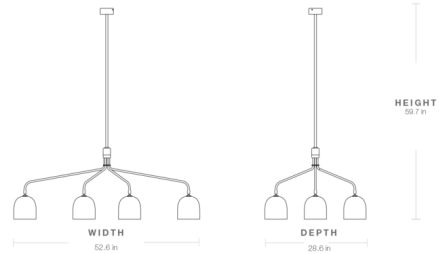

Shown in gunmetal / gunmetal

Specifications

COLOR	Gunmetal
BODY FINISH	Gunmetal
WATTAGE	24W
DIMMER	Standard 120V
DIMENSIONS	52.6"W x 59.7"H x 28.6"D
BULB NOT INCLUDED	6 x B10/Candelabra (E12)/4W/120V LED