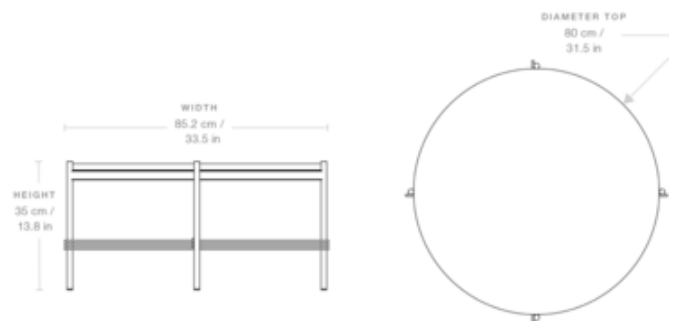

DESIGNER

GamFratesi

BRAND

Gubi

DESCRIPTION

The TS Outdoor Coffee Table has a sculptural sophistication that will instantly add to the aesthetic of any contemporary space. A round travertine table top is placed on the TS's slender, geometric legs with crossing details giving off an art-deco vibe. The outdoor travertine top and stainless steel frame allow this stylish piece to be used both inside and outdoors.

Shown in: Black / Outdoor White Travertine

COLOR	Outdoor White Travertine
BODY FINISH	Black
WATTAGE	N/A
DIMMER	N/A
DIMENSIONS	33.5"W x 13.8"H x 33.5"D
LAMP	N/A

SPEC #

GUB1125593

COMPANY

PROJECT

FIXTURE TYPE