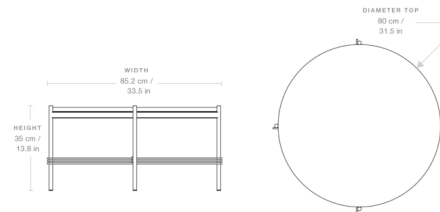

### Specifications

|             |                          |
|-------------|--------------------------|
| COLOR       | Outdoor White Travertine |
| BODY FINISH | Black                    |
| WATTAGE     | N/A                      |
| DIMMER      | N/A                      |
| DIMENSIONS  | 33.5"W x 13.8"H x 33.5"D |
| BULB        | N/A                      |