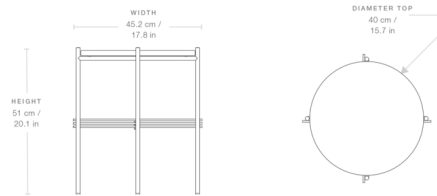

Shown in black / outdoor white travertine

Specifications

COLOR Outdoor White Travertine
BODY FINISH Black
WATTAGE N/A
DIMMER N/A
DIMENSIONS 17.8"W x 20.1"H x 17.8"D
BULB N/A

CLICK TO VIEW PRODUCT

Notes: