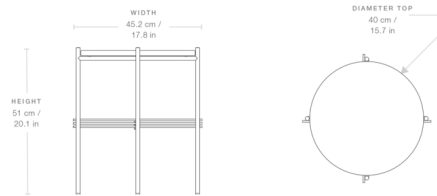

Shown in black / outdoor white travertine

Specifications

COLOR	Outdoor White Travertine
BODY FINISH	Black
WATTAGE	N/A
DIMMER	N/A
DIMENSIONS	17.8"W x 20.1"H x 17.8"D
BULB	N/A

CLICK TO VIEW PRODUCT

Notes: