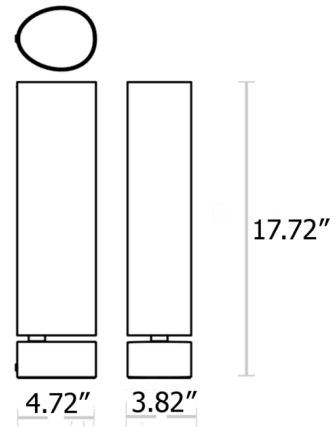

Shown in grey marble / canvas