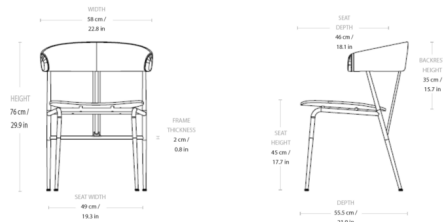

Description

Just like its namesake, the Violin Dining Chair is a harmonious blend of form and function. Two parallel bars extending from the curved backrest echo the strings of a violin and provide support. Gently tapered steel legs support the generous seat and provide a visual element that is both classic and contemporary.

Shown in matte black / tempt

Specifications

COLOR Tempt
BODY FINISH Matte Black
WATTAGE N/A
DIMMER N/A
DIMENSIONS 22.8"W x 29.9"H x 21.9"D
BULB N/A

Technical Information

PRODUCT DIMENSIONS Seat Height: 17.7"