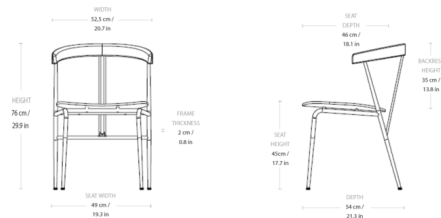

By Gubi

Description

Just like its namesake, the Violin Dining Chair is a harmonious blend of form and function. Two parallel bars extending from the curved backrest echo the strings of a violin and provide support. Gently tapered steel legs support the generous seat and provide a visual element that is both classic and contemporary.

Shown in oak / karakorum ivory

Specifications

COLOR Karakorum Ivory
BODY FINISH Oak
WATTAGE N/A
DIMMER N/A
DIMENSIONS 20.7"W x 29.9"H x 21.3"D
BULB N/A

Technical Information

PRODUCT DIMENSIONS Seat Height: 17.7"