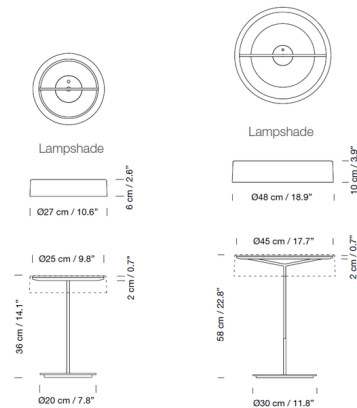

Description

Named for the Spanish word for without, the Sin Table Lamp is free of excess adornment and can even be used sans shade. Its design which combines a simple structure with LED technology offers a seemingly floating ring of light. The shade is easy to attach or remove, letting you effortlessly change the lamp appearance and lighting effect. The lamp is available with an aluminum shade that matches the lamp body, a white opal methacrylate shade, or without a shade.

Specifications

COLOR White Opal
 BODY FINISH White Grey
 WATTAGE 12.5W
 DIMMER Included
 DIMENSIONS 10.6"W x 14.1"H
 INTEGRATED LED MODULE 1 x LED/12.5W/120V LED

Technical Information

LAMP LIFE 40000 hours
 COLOR RENDERING 90 CRI
 LAMP COLOR 2700K
 LUMENS/WATT 50.40
 LUMINOUS FLUX 630 lumens

Shown in white grey / white opal

CLICK TO VIEW PRODUCT

Notes: