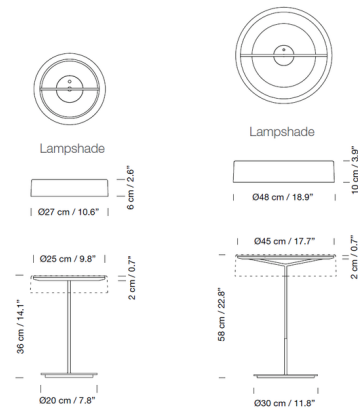

Description

Named for the Spanish word for without, the Sin Table Lamp is free of excess adornment and can even be used sans shade. Its design which combines a simple structure with LED technology offers a seemingly floating ring of light. The shade is easy to attach or remove, letting you effortlessly change the lamp appearance and lighting effect. The lamp is available with an aluminum shade that matches the lamp body, a white opal methacrylate shade, or without a shade.

Specifications

COLOR White Opal
 BODY FINISH White Grey
 WATTAGE 12.5W
 DIMMER Included
 DIMENSIONS 10.6"W x 14.1"H
 INTEGRATED LED MODULE 1 x LED/12.5W/120V LED

Technical Information

LAMP LIFE 40000 hours
 COLOR RENDERING 90 CRI
 LAMP COLOR 2700K
 LUMENS/WATT 50.40
 LUMINOUS FLUX 630 lumens

Notes:

Shown in white grey / white opal

CLICK TO VIEW PRODUCT