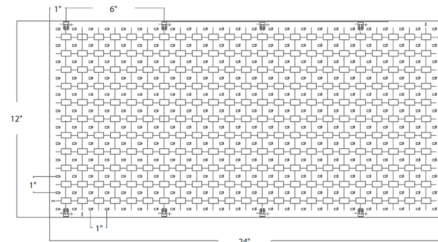

CLICK TO VIEW PRODUCT

Notes: