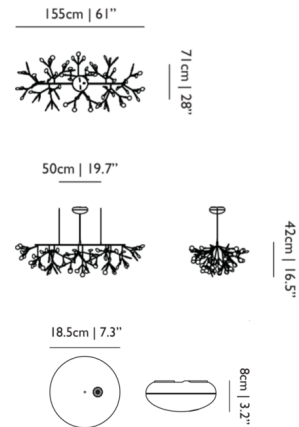

Shown in nickel / white