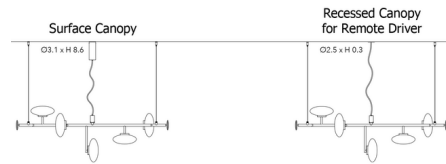

By Penta

Description

The Mami Linear Suspension is an elegant fixture that merges the worlds of design and art with its modernist, sculptural aesthetic. An array of white blown glass shades protrude from a sleek linear frame at different angles for a dynamic look. Available with Surface Mounted Canopy with included driver or Recessed Canopy for remote driver (not included). The Surface Mounted Canopy includes a mounting plate to cover a standard US junction box. The Recessed Canopy includes a 2.5 inch diameter cover plate and requires a 24V power supply, minimum 40W.

Shown in matte black / etched glass

Specifications

COLOR Etched Glass
BODY FINISH Matte Black
WATTAGE 30W
DIMMER 0-10V
DIMENSIONS 51.2"L x 24.8"W x 18.9"H
INTEGRATED LED MODULE 5 x LED/6W/120V LED

Technical Information

PRODUCT DIMENSIONS Max Overall Height: 88.6"
COLOR RENDERING 90 CRI
LAMP COLOR 3000K
LUMENS/WATT 531.50
LUMINOUS FLUX 3189 lumens

CLICK TO VIEW PRODUCT

Notes: