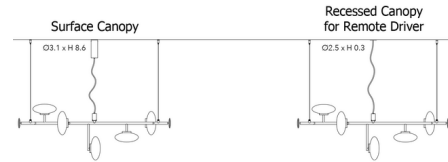

CLICK TO VIEW PRODUCT

Notes: