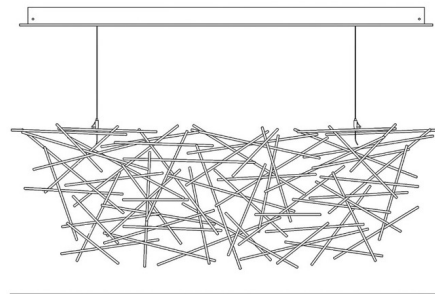

Lightology

lightology.com
866-954-4489
04-21-26

Project: _____

Company: _____

Location: _____ Fixture Type: _____

SPEC #: **RGL1126020**

Approved On: _____ Approved By: _____

Criss Cross Linear Chandelier - Overstock By Ridgely Studio Works

Description

Criss-Cross Chandelier, designed by Ridgley Studio Works, was created from a genuine desire to blend art with lighting. It is a sculptural piece that is composed of cut steel rods carefully arranged and welded in a seemingly random pattern and lit from a canopy mounted above the fixture. Requires 3/4 inch thick plywood (or similar) blocking secured into ceiling prior to installation (see attached blocking diagram).

Shown in brushed brass

36" / 48" / 60"

Specifications

COLOR	N/A
BODY FINISH	Brushed Brass
WATTAGE	18W
DIMMER	Low Voltage Electronic
DIMENSIONS	60"L x 20"W x 16"H
INTEGRATED LED MODULE	6 x LED/3W/120V LED