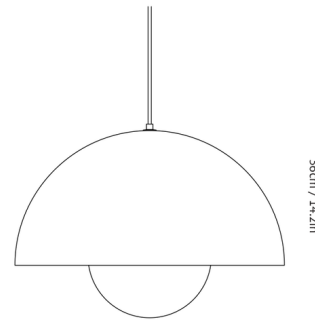

Description

The Flowerpot VP2 Pendant exudes modern simplicity while celebrating vintage style. Two hemispheres crafted out of deep drawn metal face each other to create a pleasing profile. Use one or two Flowerpots to illuminate a dining area, or gather more to create a striking display in a living room or lobby.

Shown in stone blue / stone blue

36cm / 14.2in

Ø: 50cm / 19.7in

Specifications

COLOR	Stone Blue
BODY FINISH	Stone Blue
WATTAGE	60W
DIMMER	Standard 120V
DIMENSIONS	19.7"W x 14.2"H
BULB NOT INCLUDED	1 x A19/Medium (E26)/60W/120V Incandescent
OTHER BULB OPTIONS	1 x A19/Medium (E26)/120V LED
COUNTRY OF ORIGIN	China