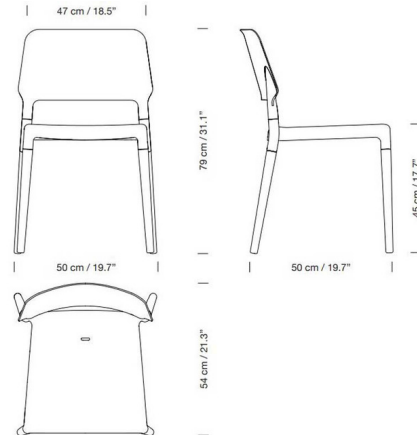

## Belloch Chair By Santa & Cole

### Specifications

COLOR	N/A
BODY FINISH	Black / Natural Beech
WATTAGE	N/A
DIMMER	N/A
DIMENSIONS	19.7"W x 31.1"H
BULB	N/A

CLICK TO VIEW PRODUCT

Notes: