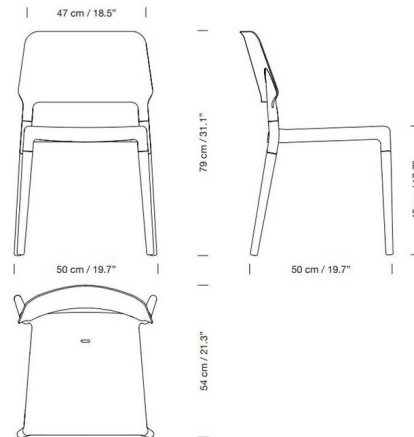

## Belloch Chair By Santa & Cole

### Description

The Belloch Chair offers a chic, versatile look that can be used indoor or outdoor thanks to its smart design that combines plastic materials for the backrest and seat and legs made from wood. The backrest and seat include a drainage point for outdoor use and with its ability to easily stack, this multipurpose chair will be an instant favorite.

### Specifications

COLOR	N/A
BODY FINISH	Black / Natural Beech
WATTAGE	N/A
DIMMER	N/A
DIMENSIONS	19.7"W x 31.1"H
BULB	N/A

CLICK TO VIEW PRODUCT

Notes: