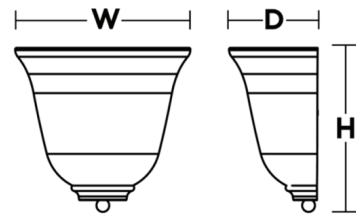

By AFX

Description

A subtle contemporary touch, the Corsa 10 inch Sconce from AFX combines a rich opal glass upturned bell with an understated steel frame. Ideal for refreshing your indoor lighting scheme, it features a round plate base with a finial ball accent that lends it a uniqueness that doesn't overpower a minimal decor. This fixture is marvelous when mounted alone or in a set of two or three along hallways, at bedsides, and in bath and vanity spaces.

Shown in brushed nickel / opal

H W D
9-1/2" 10" 5"

Specifications

COLOR	Opal
BODY FINISH	Brushed Nickel
WATTAGE	60W
DIMMER	Standard 120V
DIMENSIONS	10"W x 9.5"H x 5"D
BULB NOT INCLUDED	1 x A19/Medium (E26)/60W/120V Incandescent
OTHER BULB OPTIONS	1 x A19/Medium (E26)/120V LED
COUNTRY OF ORIGIN	China