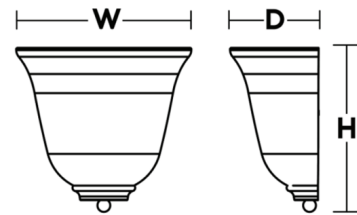

A subtle contemporary touch, the Corsa 10 inch Sconce from AFX combines a rich opal glass upturned bell with an understated steel frame. Ideal for refreshing your indoor lighting scheme, it features a round plate base with a finial ball accent that lends it a uniqueness that doesn't overpower a minimal decor. This fixture is marvelous when mounted alone or in a set of two or three along hallways, at bedsides, and in bath and vanity spaces.

Shown in brushed nickel / opal

H W D
9-1/2" 10" 5"

Specifications

COLOR	Opal
BODY FINISH	Brushed Nickel
WATTAGE	60W
DIMMER	Standard 120V
DIMENSIONS	10"W x 9.5"H x 5"D
BULB NOT INCLUDED	1 x A19/Medium (E26)/60W/120V Incandescent
OTHER BULB OPTIONS	1 x A19/Medium (E26)/120V LED
COUNTRY OF ORIGIN	China