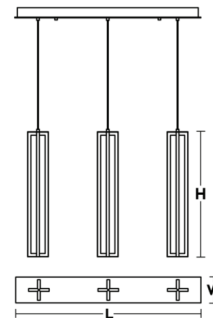

### Description

A distinctly modern touch for a variety of uses in the home, the Cass 3 Light Small Linear Pendant by AFX uses a strong profile in a trio of individual metal frame lights to create balance and intrigue. This light features a set of open cage lights in black, each lined with vibrant integrated LED lamping to undermine expectations and connect with the viewer. It's a distinctive look that lends a unique contemporary personality to dining spaces, kitchen islands, entryways and so much more.

### Specifications

COLOR	Frosted
BODY FINISH	Satin Nickel
WATTAGE	75W
DIMMER	Standard 120V
DIMENSIONS	36"L x 5"W x 24"H
INTEGRATED LED MODULE	1 x LED/75W/120V LED
COUNTRY OF ORIGIN	China

### Technical Information

PRODUCT DIMENSIONS	Adjustable Cable Lengths: 108"
LAMP LIFE	50000 hours
COLOR RENDERING	90 CRI
LAMP COLOR	3000K
LUMENS/WATT	96.00
LUMINOUS FLUX	7200 lumens

Shown in satin nickel / frosted

H	L	W
24"	36"	5"
36"	36"	5"
48"	36"	5"

CLICK TO VIEW PRODUCT

Notes: