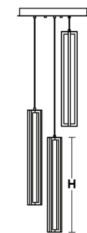

Specifications

COLOR	Frosted
BODY FINISH	Satin Nickel
WATTAGE	75W
DIMMER	Standard 120V
DIMENSIONS	18"W x 24"H
INTEGRATED LED MODULE	1 x LED/75W/120V LED
COUNTRY OF ORIGIN	China

Technical Information

PRODUCT DIMENSIONS	Adjustable Cable Lengths: 108"
LAMP LIFE	50000 hours
COLOR RENDERING	90 CRI
LAMP COLOR	3000K
LUMENS/WATT	96.00
LUMINOUS FLUX	7200 lumens

Shown in satin nickel / frosted

DIA.	H
18"	24"
18"	36"
18"	48"

CLICK TO VIEW PRODUCT

Notes: