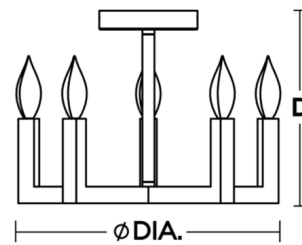

### Description

The Grace 5 Light Semi-Flush Ceiling Light delights with a distinctly contemporary take on a classic profile for the home or office. Made with a cool, understated style, this suspended light fixture is framed using square metal arms in black with a set of unadorned candelabra bulbs. From its round semi-flush mount to its square suspension, it's a marvelously modern and on-trend way to give a new feel to living rooms, bedrooms, and more.

Shown in black

D DIA.  
10" 14"

### Specifications

COLOR	N/A
BODY FINISH	Black
WATTAGE	200W
DIMMER	Standard 120V
DIMENSIONS	14"W x 10"H
BULB NOT INCLUDED	5 x B10/Candelabra (E12)/40W/120V Incandescent
OTHER BULB OPTIONS	5 x B10/Candelabra (E12)/120V LED
COUNTRY OF ORIGIN	China