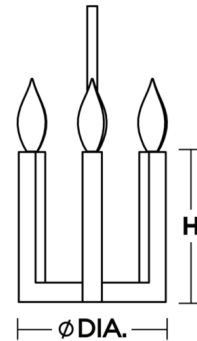

By AFX

Description

A contemporary favorite, the Grace 3 Light Mini Pendant is a classic profile with a cool, modern interpretation that will give a new feel to any space in your home. This suspended light fixture is made with a cool, understated style with square metal arms in black. It's completed with candelabra bulbs to give it a complete flavor. This light is an on-trend look for living rooms, bedrooms, and more.

Specifications

COLOR	N/A
BODY FINISH	Black
WATTAGE	120W
DIMMER	Standard 120V
DIMENSIONS	7"W x 6.75"H
BULB NOT INCLUDED	3 x B10/Candelabra (E12)/40W/120V Incandescent
OTHER BULB OPTIONS	3 x B10/Candelabra (E12)/120V LED
COUNTRY OF ORIGIN	China

Technical Information

PRODUCT DIMENSIONS Downrods: Two 6" and Three 12" Included

Shown in black

H DIA.
6-3/4" 7"

CLICK TO VIEW PRODUCT

Notes: