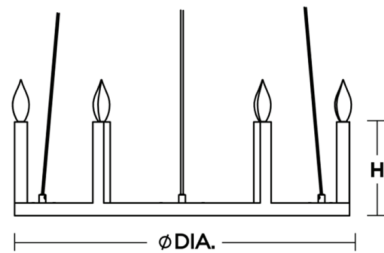

Specifications

COLOR	N/A
BODY FINISH	Black
WATTAGE	240W
DIMMER	Standard 120V
DIMENSIONS	26"W x 7.25"H
BULB NOT INCLUDED	6 x B10/Candelabra (E12)/40W/120V Incandescent
OTHER BULB OPTIONS	6 x B10/Candelabra (E12)/120V LED
COUNTRY OF ORIGIN	China

Technical Information

PRODUCT DIMENSIONS	Adjustable Cable Length: 108"
--------------------	-------------------------------

Shown in black

H DIA.
7-1/4" 26"

CLICK TO VIEW PRODUCT

Notes: