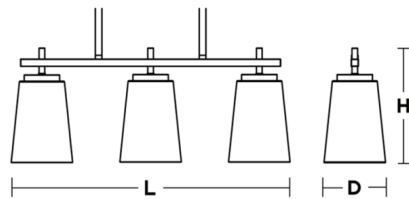

### Specifications

COLOR . . . . . Clear  
BODY FINISH . . . . . Black  
WATTAGE . . . . . 180W  
DIMMER . . . . . Standard 120V  
DIMENSIONS . . . . . 23"L x 5"W x 9"H  
BULB NOT INCLUDED 3 x Edison ST-Shape/Medium (E26)/60W/120V Incandescent  
OTHER BULB OPTIONS . . . . . 3 x A19/Medium (E26)/120V LED  
3 x Edison ST-Shape/Medium (E26)/120V LED  
COUNTRY OF ORIGIN . . . . . China

### Technical Information

PRODUCT DIMENSIONS . . . . . Downrods: Two 6" and Four 12" Included

Shown in black / clear

L H D  
23" 9" 5"

CLICK TO VIEW PRODUCT

Notes: