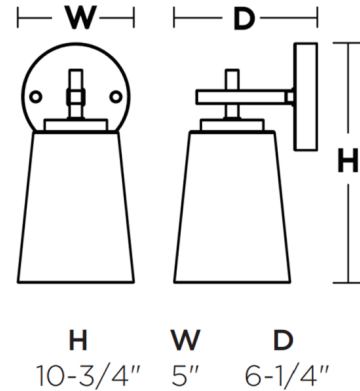

Shown in black / clear

Specifications

COLOR	Clear
BODY FINISH	Black
WATTAGE	60W
DIMMER	Standard 120V
DIMENSIONS	5"W x 10.75"H x 6.25"D
BULB NOT INCLUDED	1 x Edison ST-Shape/Medium (E26)/60W/120V Incandescent
OTHER BULB OPTIONS	1 x Edison ST-Shape/Medium (E26)/120V LED
COUNTRY OF ORIGIN	China