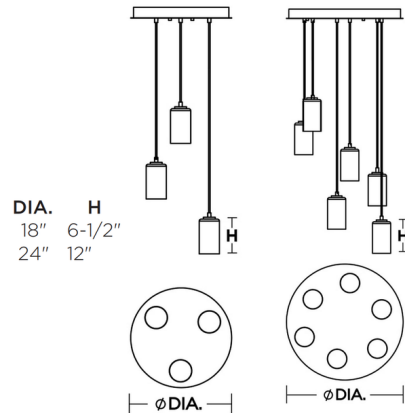

Note: Brass finish only available in the 12 inch height pendant.

### Specifications

|                   |                                  |
|-------------------|----------------------------------|
| COLOR             | White                            |
| BODY FINISH       | Black                            |
| WATTAGE           | 27W                              |
| DIMMER            | Standard 120V                    |
| DIMENSIONS        | 18"W x 6.5"H                     |
| BULB NOT INCLUDED | 3 x A19/Medium (E26)/9W/120V LED |
| COUNTRY OF ORIGIN | China                            |

### Technical Information

PRODUCT DIMENSIONS . . . . . Adjustable Cable Lengths: 108"

Shown in black / white

CLICK TO VIEW PRODUCT

Notes: