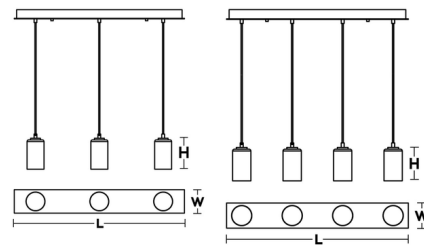

Specifications

COLOR White
 BODY FINISH Satin Nickel
 WATTAGE 27W
 DIMMER Standard 120V
 DIMENSIONS 36"L x 5"W x 6.5"H
 BULB NOT INCLUDED 3 x A19/Medium (E26)/9W/120V LED
 OTHER BULB OPTIONS 3 x A19/Medium (E26)/120V LED
 COUNTRY OF ORIGIN China

Technical Information

PRODUCT DIMENSIONS Adjustable Cable Lengths: 108"

Shown in satin nickel / white

H	L	W
6-1/2"	36"	5"
12"	36"	5"
6-1/2"	36"	5"
12"	36"	5"

CLICK TO VIEW PRODUCT

Notes: