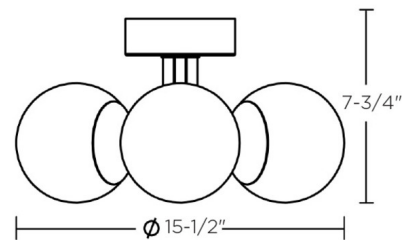

CLICK TO VIEW PRODUCT

Notes: