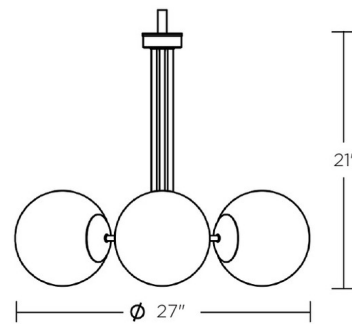

Shown in satin brass / white

Specifications

COLOR	White
BODY FINISH	Satin Brass
WATTAGE	30W
DIMMER	Standard 120V
DIMENSIONS	27"W x 21"H
INTEGRATED LED MODULE	1 x LED/30W/120V LED
COUNTRY OF ORIGIN	China

Technical Information

PRODUCT DIMENSIONS	Downrods: Two 6" and Two 12" Included
LAMP LIFE	50000 hours
COLOR RENDERING	90 CRI
LAMP COLOR	3000K
LUMENS/WATT	100.00
LUMINOUS FLUX	3000 lumens

CLICK TO VIEW PRODUCT