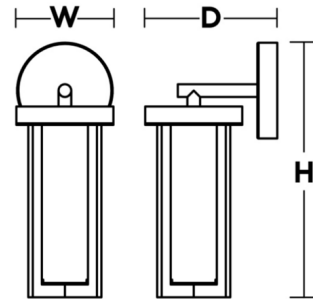

Description

Accented with clear seeded glass, the Rivers Outdoor LED Lantern is a cool, clean reimagining of a classic porch light for the contemporary home. Framed out in heavy metal, this fixture features a round backplate with a small bent arm for its rounded architectural lantern motif. It's a must have for lending a complete and distinctly modern appeal to walkups, porches, patios and more.

Specifications

COLOR	Clear
BODY FINISH	Black
WATTAGE	9W
DIMMER	Not Dimmable
DIMENSIONS	4.5"W x 12.5"H x 6.5"D
INTEGRATED LED MODULE	1 x LED/9W/120V LED
COUNTRY OF ORIGIN	China

Technical Information

LAMP LIFE	50000 hours
COLOR RENDERING	80 CRI
LAMP COLOR	3000K
LUMENS/WATT	100.00
LUMINOUS FLUX	900 lumens

Shown in black / clear

H	W	D
12-1/2"	4-1/2"	6-1/2"
18-1/2"	4-1/2"	6-1/2"

CLICK TO VIEW PRODUCT

Notes: