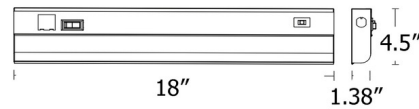

Shown in white / white

Specifications

COLOR	White
BODY FINISH	White
WATTAGE	9W
DIMMER	Not Dimmable
DIMENSIONS	18"W x 1.38"H x 4.5"D
INTEGRATED LED MODULE	1 x LED/9W/120V LED
COUNTRY OF ORIGIN	China

Technical Information