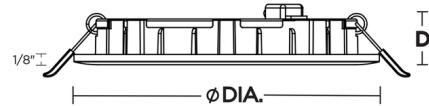

### Specifications

COLOR	Frosted
BODY FINISH	White
WATTAGE	10W
DIMMER	Standard 120V
DIMENSIONS	5"W x 1"H
INTEGRATED LED MODULE	1 x LED/10W/120V LED
COUNTRY OF ORIGIN	China

### Technical Information

APERTURE SHAPE	Round
HOUSING HEIGHT	1"
HOUSING TYPE	Remodel IC
CEILING TYPE	Drywall with Trim
FUNCTION	Downlight
LAMP LIFE	50000 hours
COLOR RENDERING	90 CRI
LAMP COLOR	CCT Select
LUMENS/WATT	60.00
LUMINOUS FLUX	600 lumens

Shown in white / frosted

DIA.	D (Extends)	(Extends)
5"	1"	1/8"
6-7/8"	1"	1/8"
8-3/4"	1"	1/8"

CLICK TO VIEW PRODUCT

Notes: